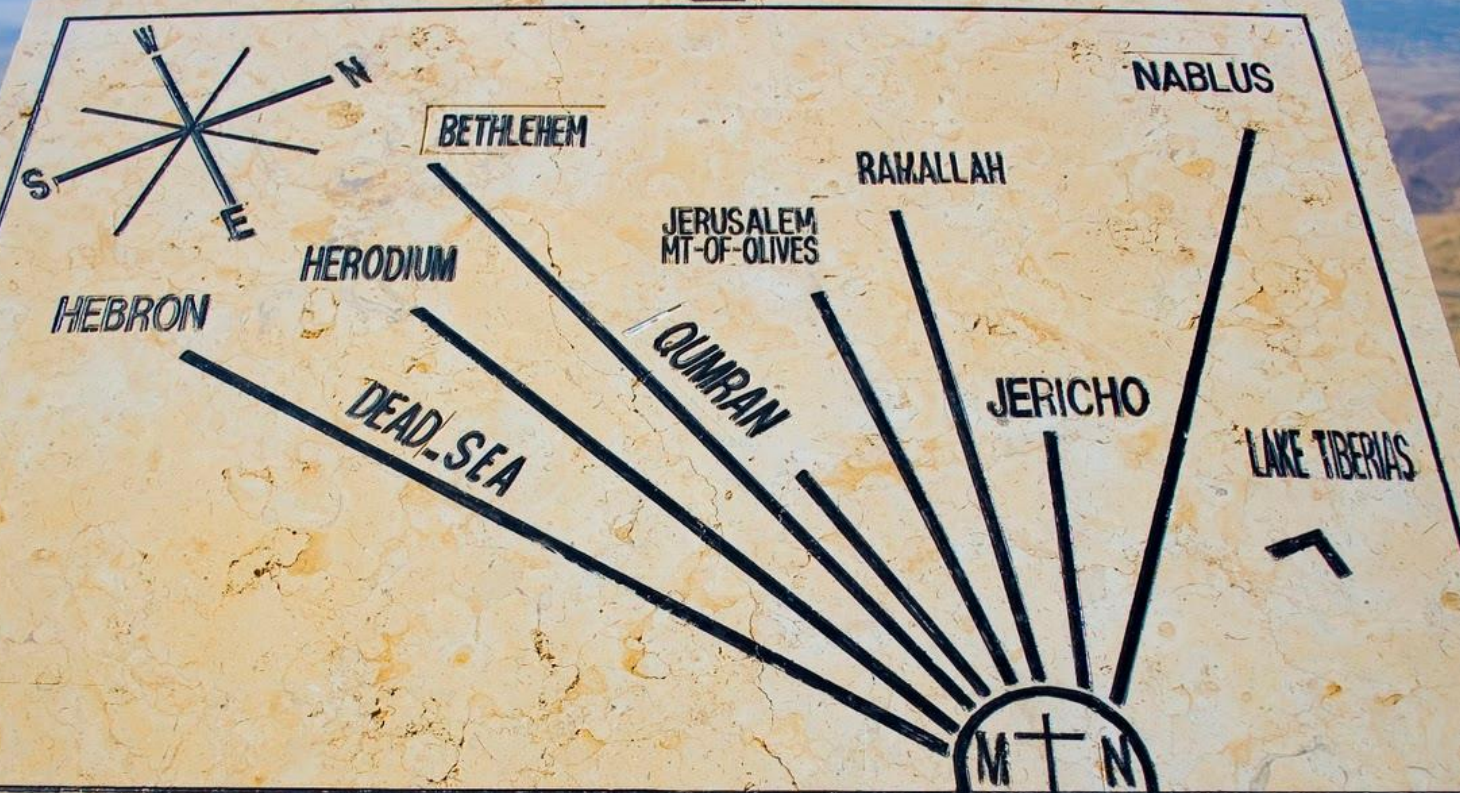

Coburg Road Church of Christ - September 18, 2019

Dan

Naphtali

Manassch

Gilead

Ephraim

Jericho

Mt. Nebo

Mt. of Olives

Judah

Lines of unimpeded vision from Mount Nebo

Zoar?

LAKE TIBERIAS 106 Km 351 NNW
 NABLUS 66 Km 318 NW
 JERICHO 27 Km 289 WNW
 RAMALLAH 52 Km 284 WNW
 JERUSALEM mt-of-OLIVES 46 Km 269W

QUMRAN 25 Km 262 W
 BETHLEHEM 50 Km 260 W
 HERODIUM 47 Km 254 WSW
 HEBRON 65 Km 224 SW

The Dead Sea from Mt. Nebo, Jordan

© 2005 WWW.SERENITYTRAVELS.COM